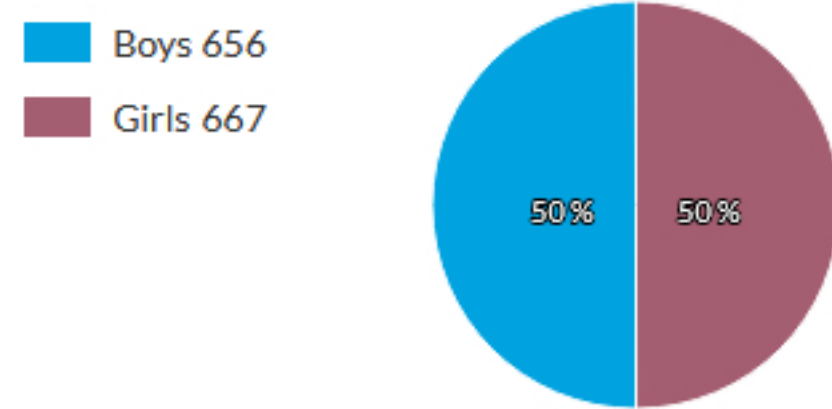

Students

Total enrolments: 1323