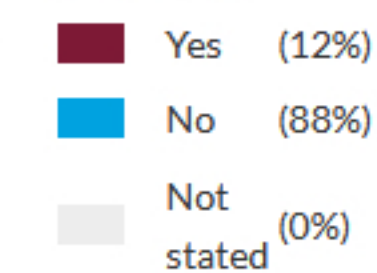

### Students

Total enrolments: 1146

Full-time equivalent enrolments: 1146.0

Indigenous students

Language background other than English

- [Terms of use](#)
- [Data access program](#)
- [Privacy](#)
- [Accessibility](#)
- [Glossary](#)