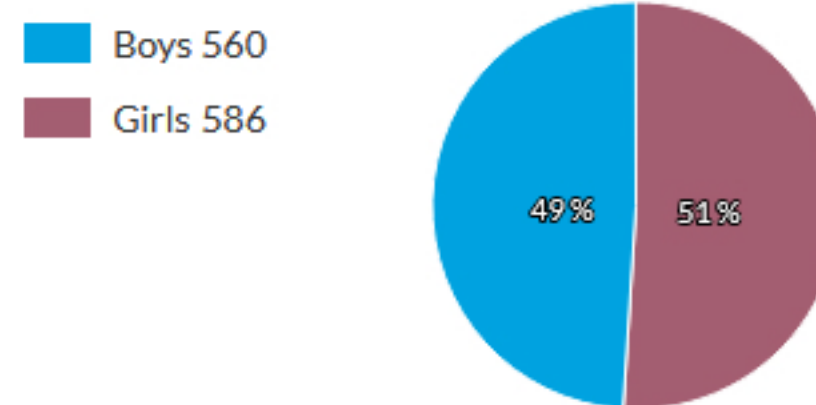

Students

Total enrolments: 1146

Full-time equivalent enrolments: 1146.0

Indigenous students

Language background other than English

- [Terms of use](#)
- [Data access program](#)
- [Privacy](#)
- [Accessibility](#)
- [Glossary](#)

[Principals' Portal](#)

[Subscribe to our newsletter](#)