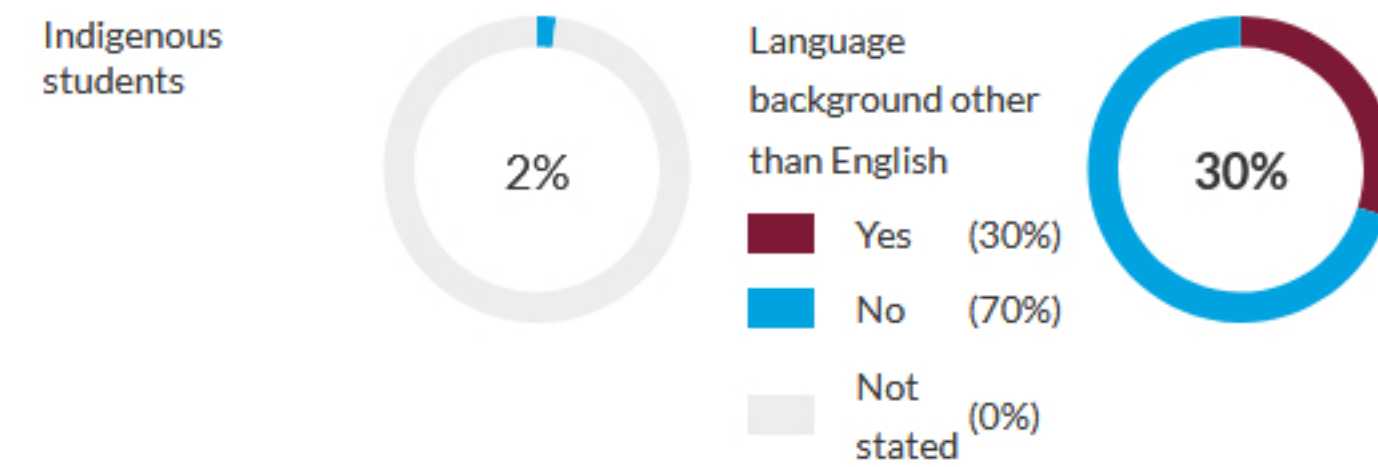

School ICSEA value	1049
Average ICSEA value	1000
School ICSEA percentile	70

Distribution of Socio-Educational Advantage (SEA)

Students

Total enrolments: 1895

Full-time equivalent enrolments: 1895.0

- [Terms of use](#)
- [Data access program](#)
- [Privacy](#)
- [Accessibility](#)
- [Glossary](#)