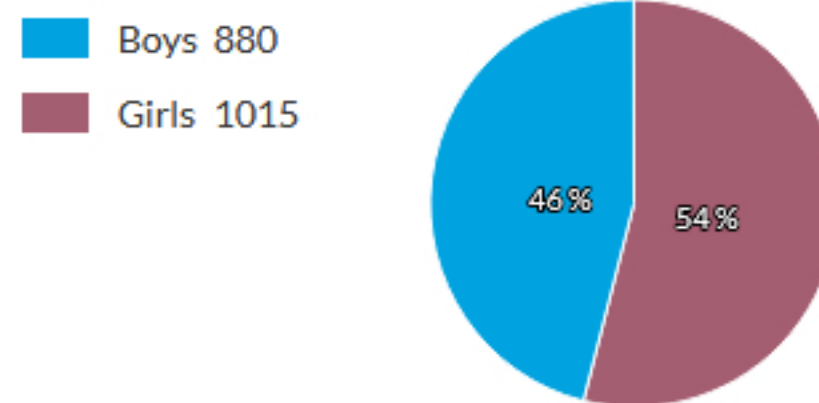

School links

- School website
- [Benowa State High School](#)
- Sector, system or association website
- [Department of Education Queensland](#)

Student background

Index of Community Socio-Educational Advantage (ICSEA)

School ICSEA value	1049
Average ICSEA value	1000
School ICSEA percentile	70

Distribution of Socio-Educational Advantage (SEA)

Students

Total enrolments: 1895

Full-time equivalent enrolments: 1895.0

- [Terms of use](#)
- [Data access program](#)
- [Privacy](#)
- [Accessibility](#)
- [Glossary](#)